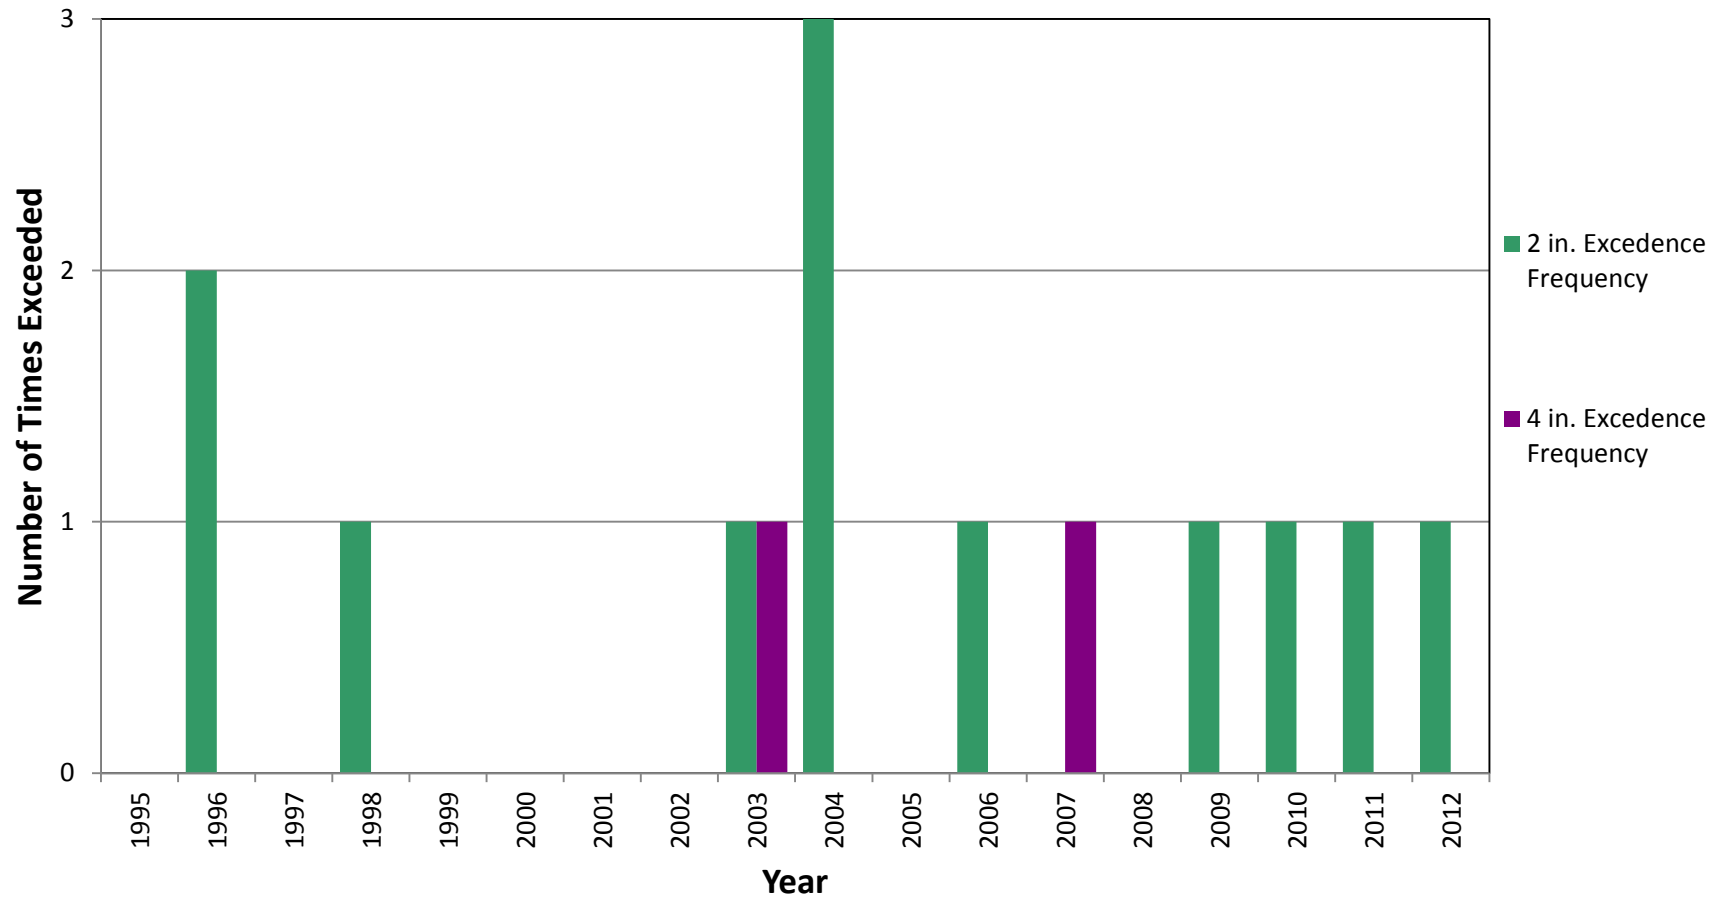

City of Bellevue Number of Large Storms each Year, 1995-2012

¹ Six (6) or more hours without rain marks a separation between storm events

Gauge location: Bellevue Service Center
2901 115th Ave N.E. Bellevue, WA 98004